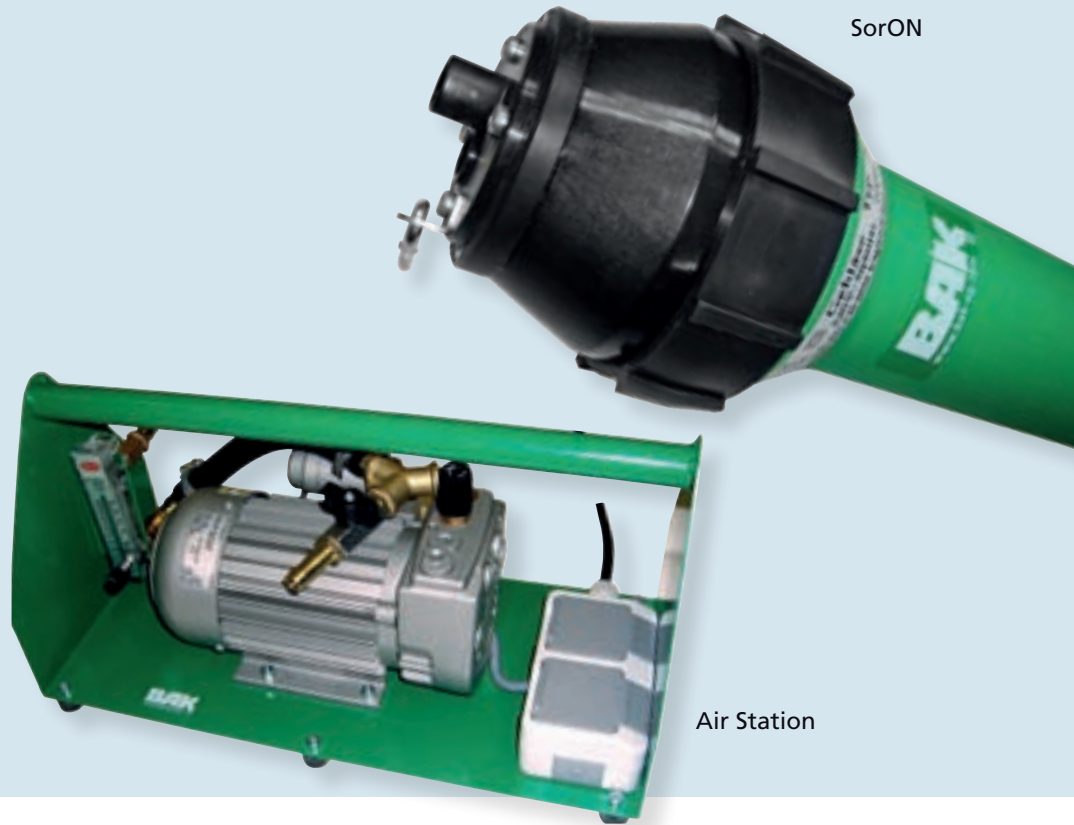

Blower

SORON, AIR STATION

Mobile,
light,
strong

- small, but powerful
- compact
- for external air supply
- handy
- low noise

The small blowers with high power for air supply on the welding tools MarOn or WeldOn.

Technical data		SorON	Air Station
Voltage	V	120/230	230
Frequency	Hz	50/60	50/60
Power consumption	W	100	420
Air flow (20 °C)	l/min	400	130
Static pressure	Pa	4000	10000
Air outlet (outside)	mm	14,5	13
Size (l x Ø)	mm	260x94 Handle Ø 64	460x220x240
Weight	kg	1,2 (with 3 m cord)	14
Markings		CE	CE